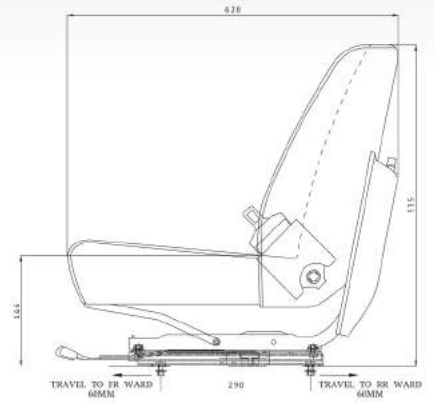

The Preferred Choice

FORKLIFT SEAT

SPECIFICATIONS

DIMENSION

SUSPENSION ADJUSTER

WAIST SEAT BELT

SLIDE MOUNT UNDERNEATH SEAT

- This universal and robust Forklift seat comes with both fixed and suspension type models.
- Designed and made with both comfort and safety in mind, the forklift seat is safety belt ready.
- The Polyurethane (PU) molded foam seat offers excellent and durable lateral support while providing ease of getting on and off the forklift for the operator.
- All forklift seat models featured are powder coated, with forward and rearward sliders as standard equipment.
- For the suspension model, the gas absorber aided springs can be tension adjusted from a low 50kg. to a maximum of 120kg. for the comfort of the operator.