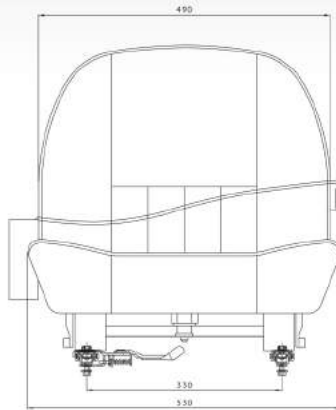

The Preferred Choice

FORKLIFT SEAT

SPECIFICATIONS

DIMENSION

SUSPENSION ADJUSTER

WAIST SEAT BELT

SLIDE MOUNT UNDERNEATH SEAT

- This universal and robust Forklift seat comes with both fixed and suspension type models.
- Designed and made with both comfort and safety in mind, the forklift seat is safety belt ready.
- The Polyurethane (PU) molded foam seat offers excellent and durable lateral support while providing ease of getting on and off the forklift for the operator.
- All forklift seat models featured are powder coated, with forward and rearward sliders as standard equipment.
- For the suspension model, the gas absorber aided springs can be tension adjusted from a low 50kg. to a maximum of 120kg. for the comfort of the operator.