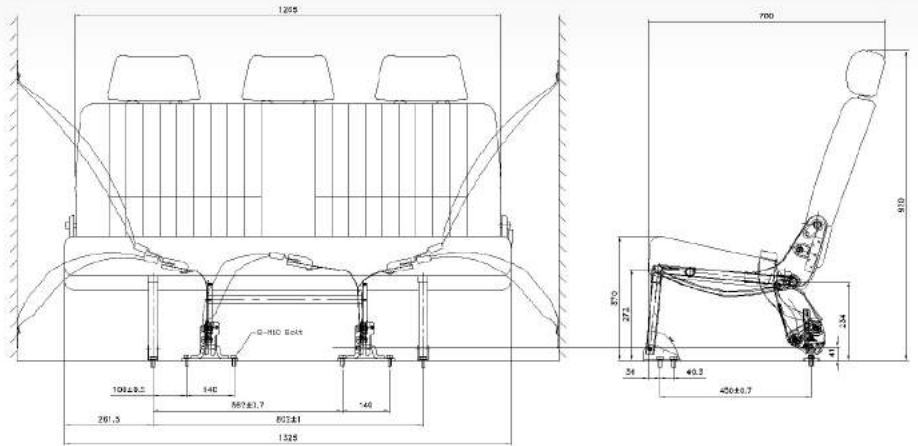

## VAN SEAT

- APM Triple seater van seat is designed for comfort and practicability for the user.
- The seat allows for 3 safety lap belt attachments, and can be quickly folded away to make room for more carrying space.
- The Polyurethane (PU) molded foam seat back and squab ensures a firm and durable sitting condition always.
- Come standard with height adjustable headrest.