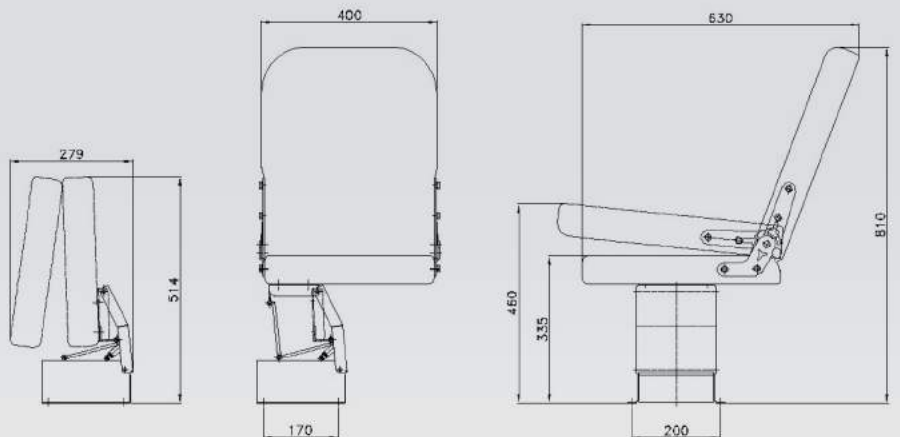

JUMP SEAT

- APM Jump seat is a unique fold and tuck away seat that allows for easy getting in and off for the passengers in tight spaces.
- This robust single seater is ideal for installation into medium and large vans, and easily mounted over wheel humps for added Passenger load.
- The one piece metal plates mechanism provide both strength and safety.
- The Polyurethane (PU) molded foam seat back and squab provides good durable support.
- Come with or without height adjustable headrest.

Overseas Enquiries:

APM Auto Parts Marketing (Malaysia) Sdn. Bhd.

Email : apmex@apm.com.my

Telephone : +603-3161 8783

Website : www.apm.com.my

Domestic Enquiries:

APM Seatings Sdn Bhd.

Email : mktg_apmst@apm.com.my

Telephone : +603-3161 8695

Website : www.apm.com.my